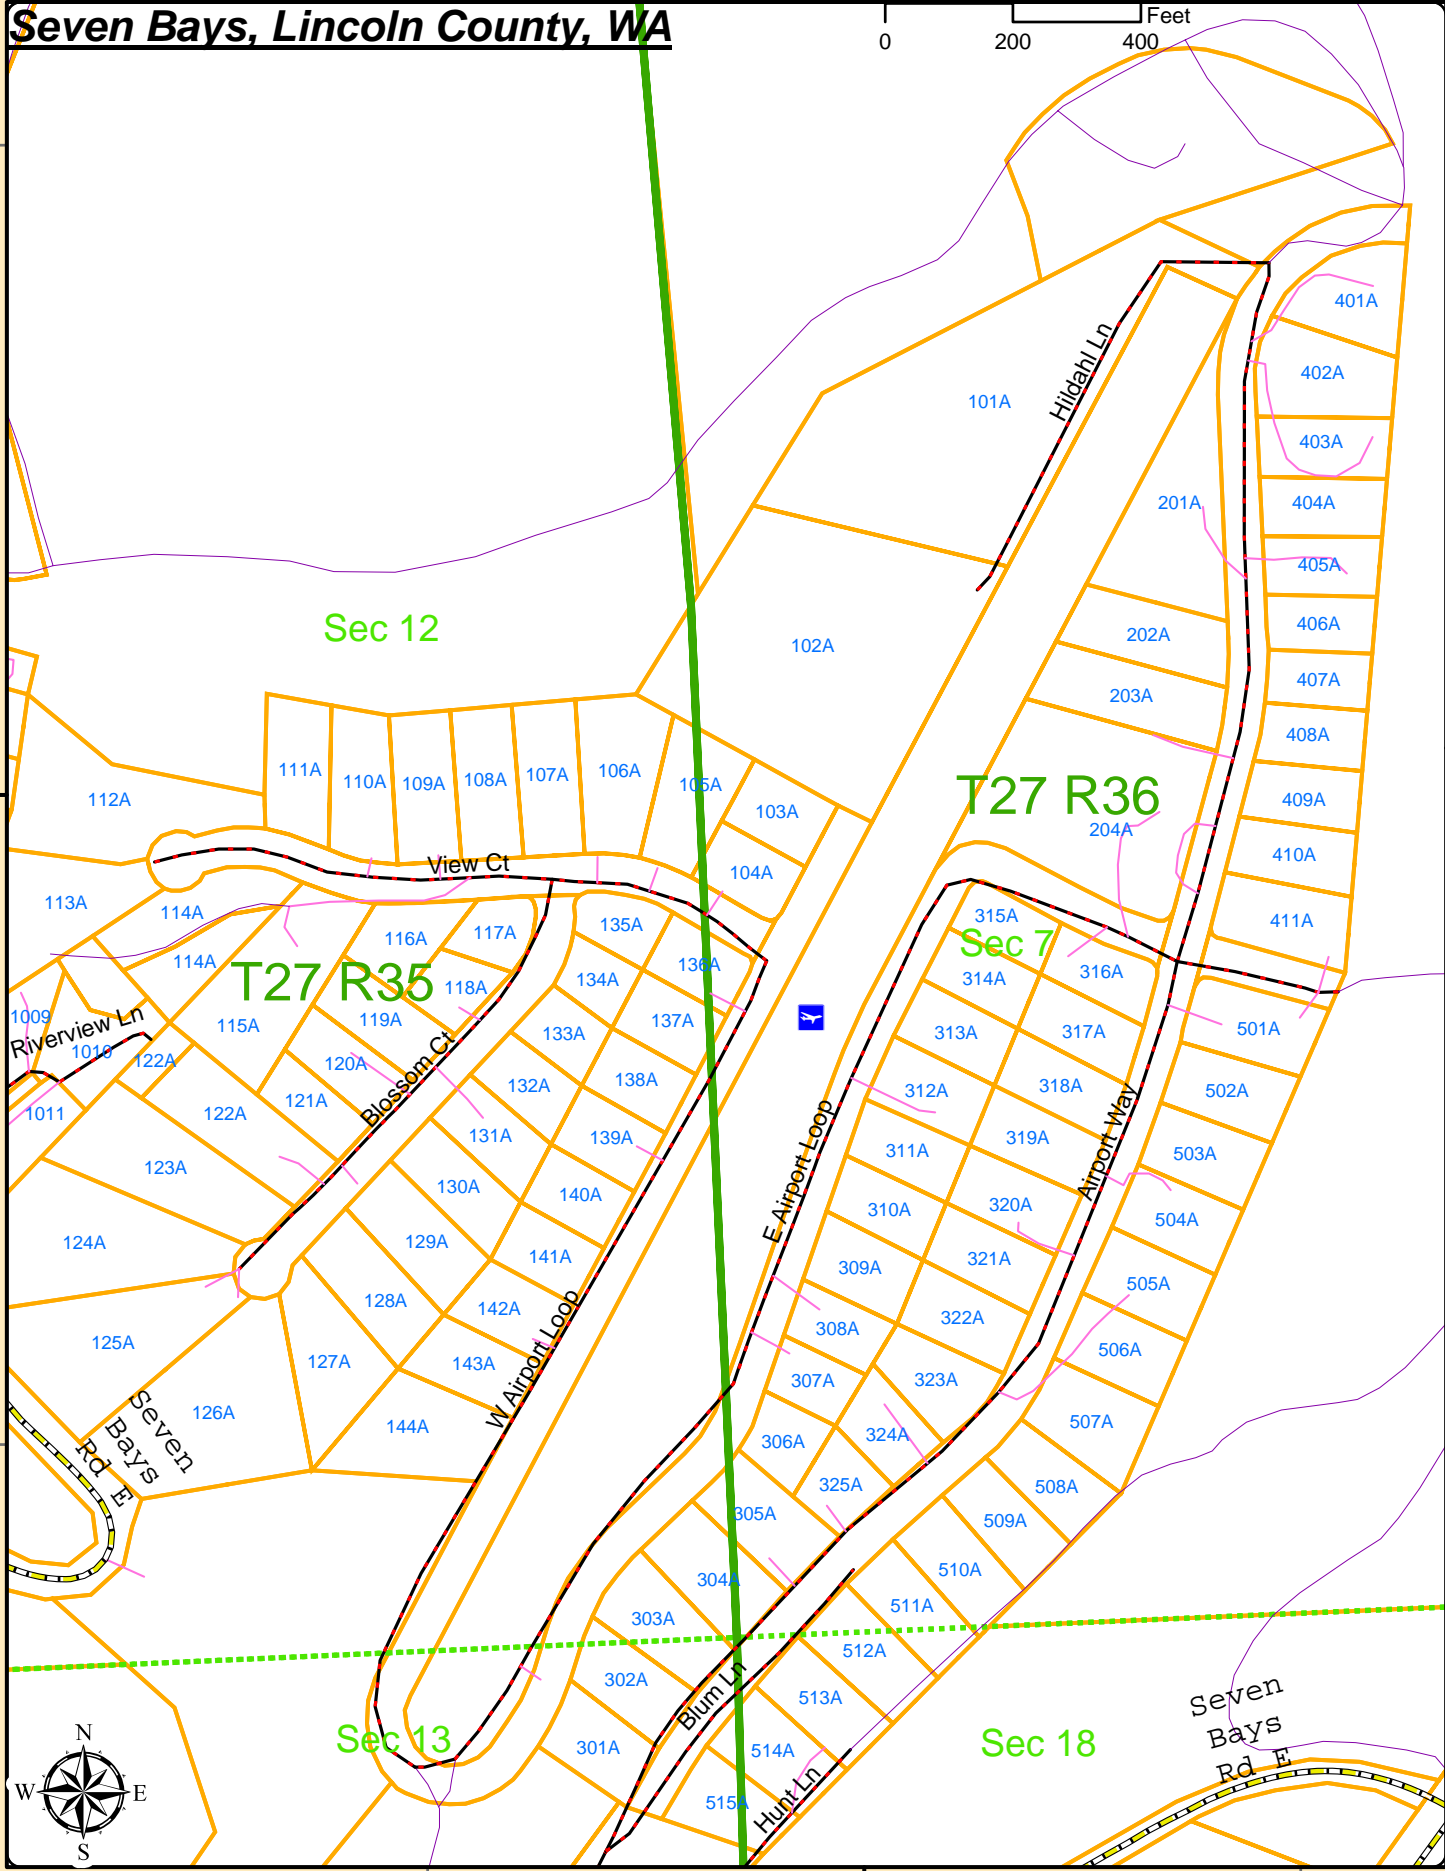

118°20'0"W

# Seven Bays, Lincoln County, WA

0 200 400 Feet

47°51'0"N

47°51'0"N

This is not a survey. Actual relationships and distances between features may be different from those depicted on this map. Accurate measurements are required in order to verify these relationships and distances.

The parcel layer is APPROXIMATE and may be incomplete in this area at this time.