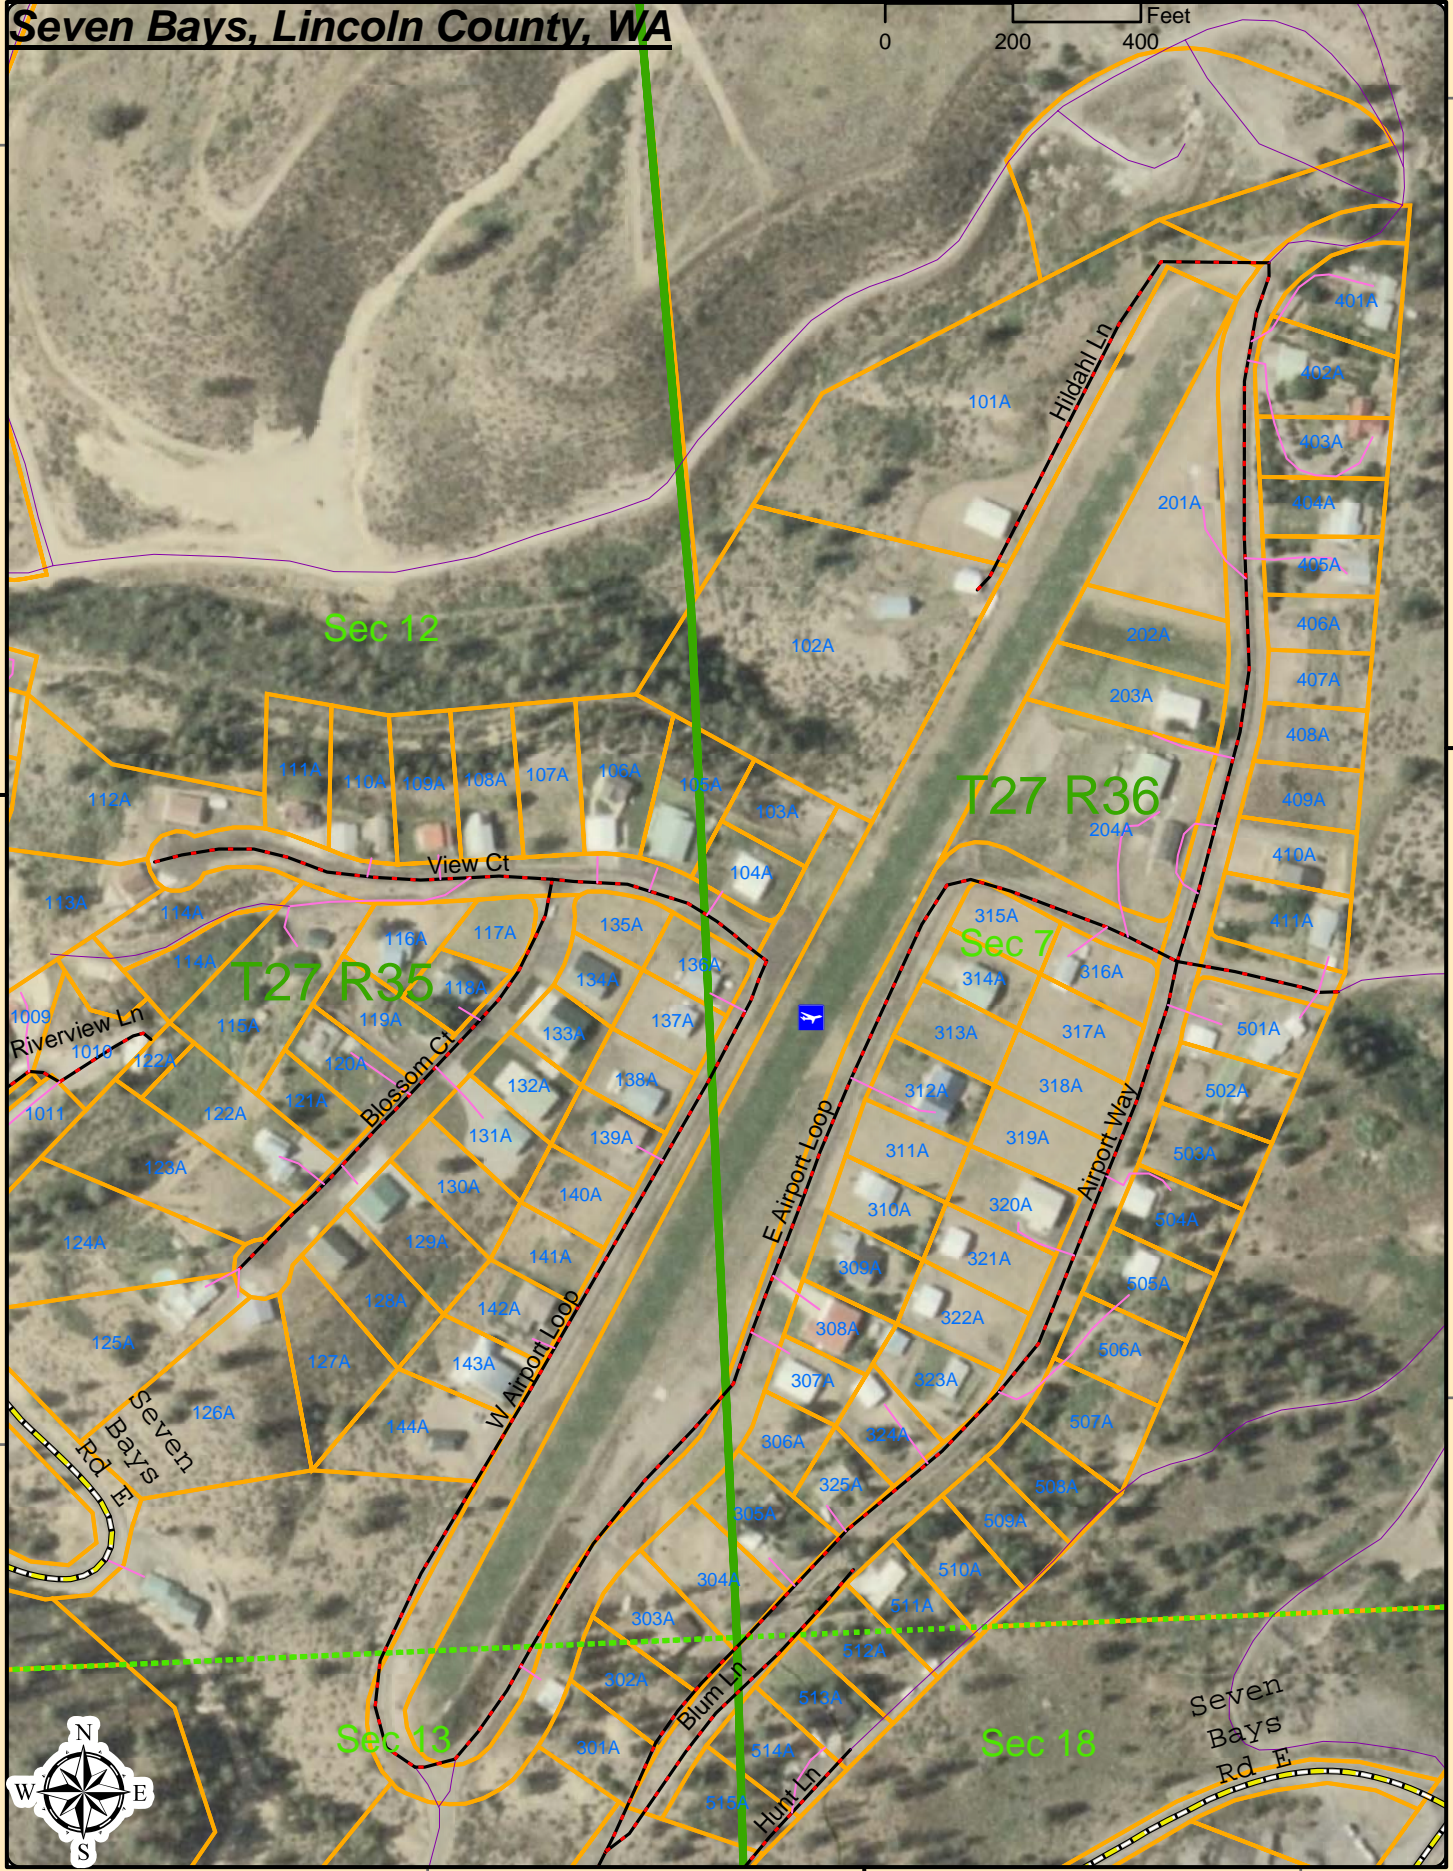

118°20'0"W

# Seven Bays, Lincoln County, WA

0 200 400 Feet

47°51'0"N

47°51'0"N

This is not a survey. Actual relationships and distances between features may be different from those depicted on this map. Accurate measurements are required in order to verify these relationships and distances.

USDA/NAIP Aerial Photo: 2006

The parcel layer is APPROXIMATE and may be incomplete in this area at this time.

118°20'0"W