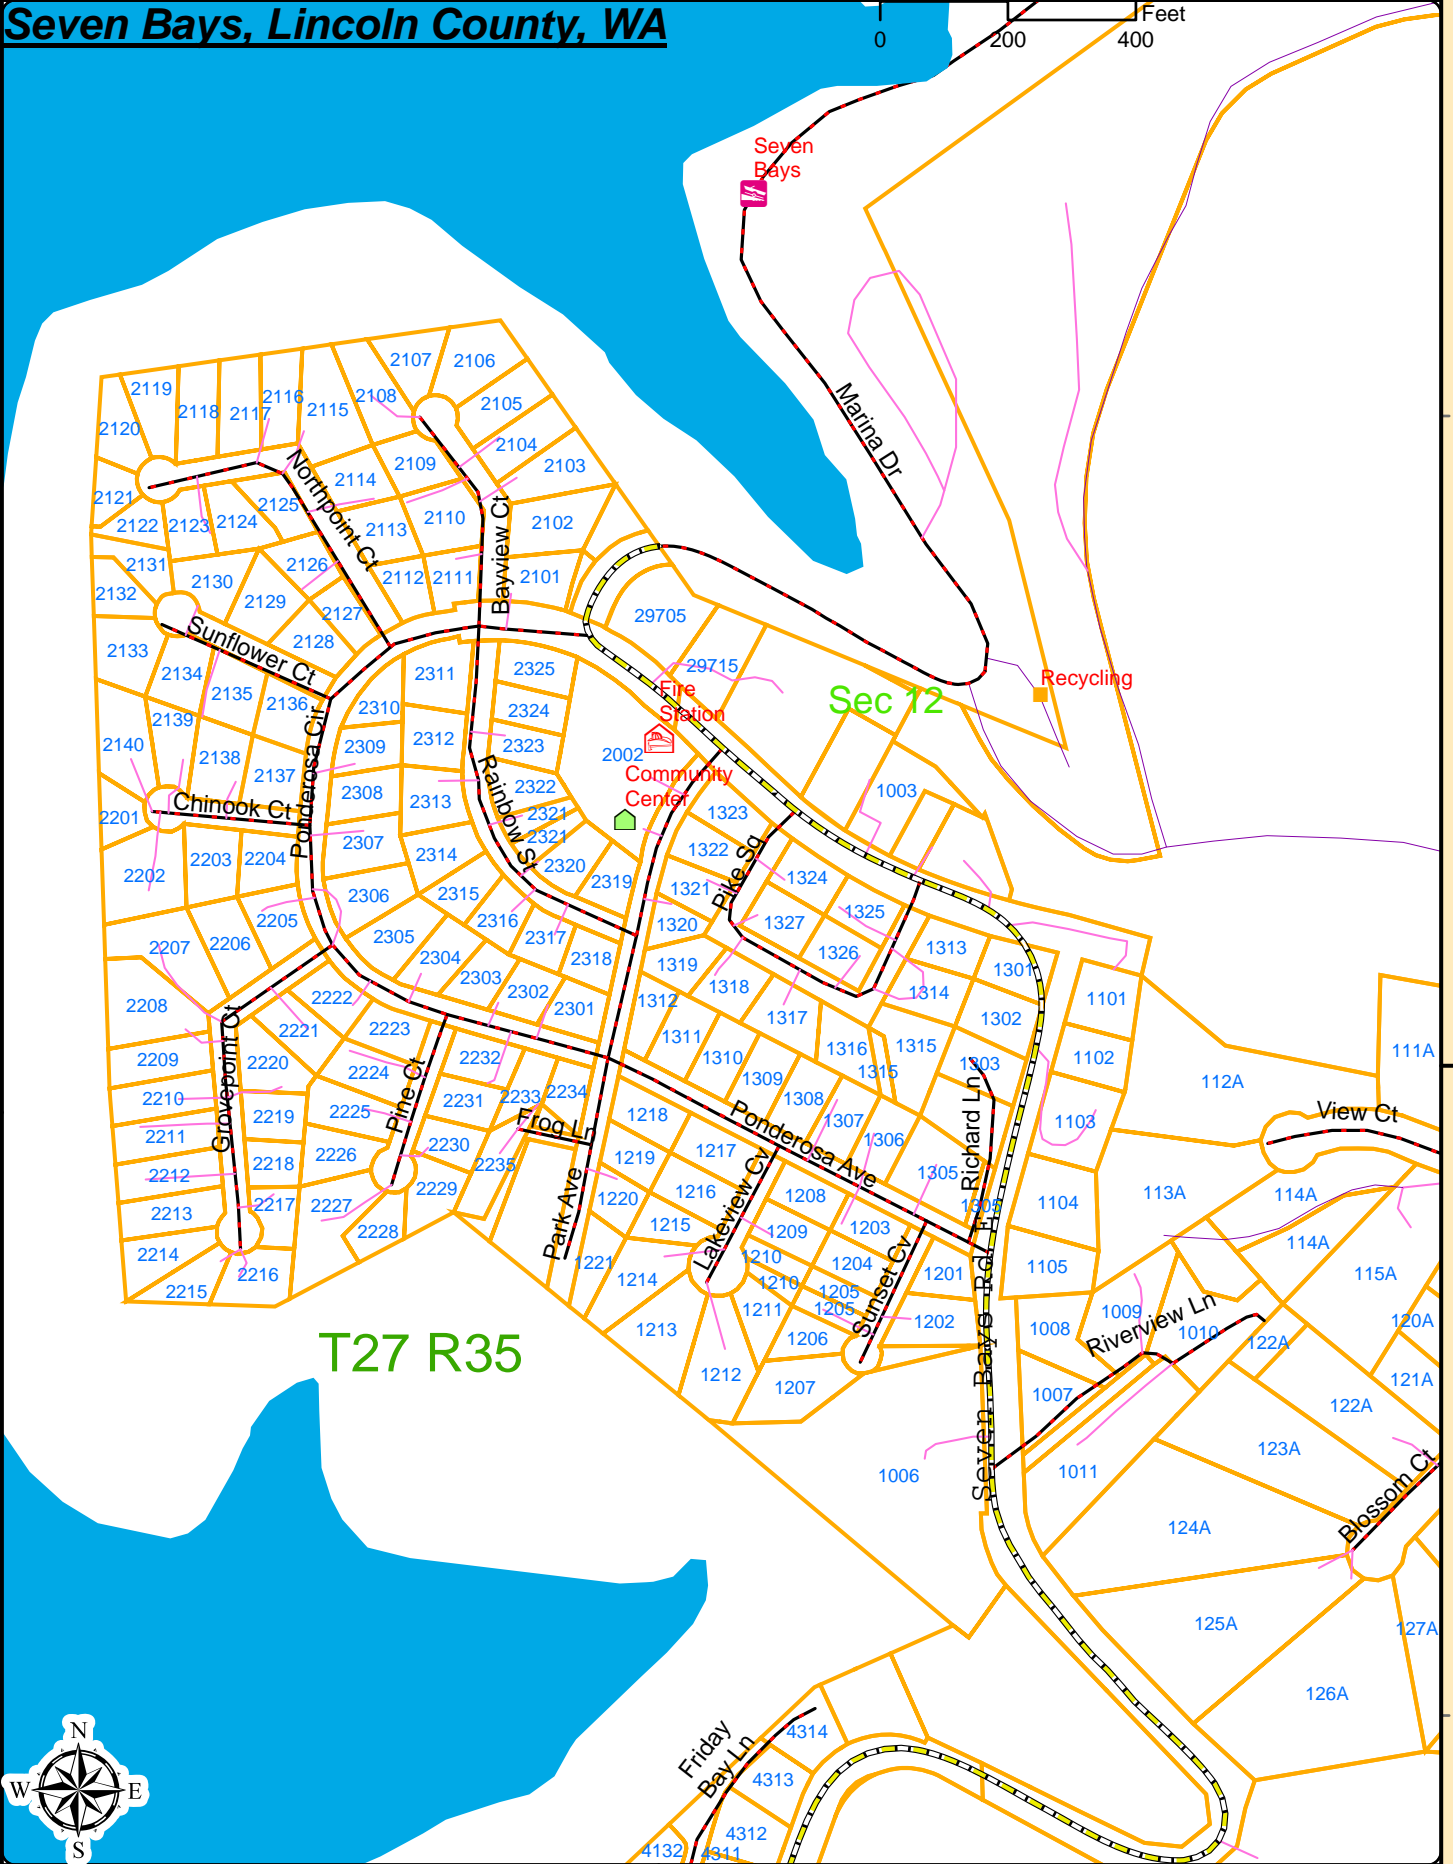

Seven Bays, Lincoln County, WA

Feet
0 200 400

47°51'0"N

47°51'0"N

T27 R35

This is not a survey. Actual relationships and distances between features may be different from those depicted on this map. Accurate measurements are required in order to verify these relationships and distances.

The parcel layer is APPROXIMATE and may be incomplete in this area at this time.