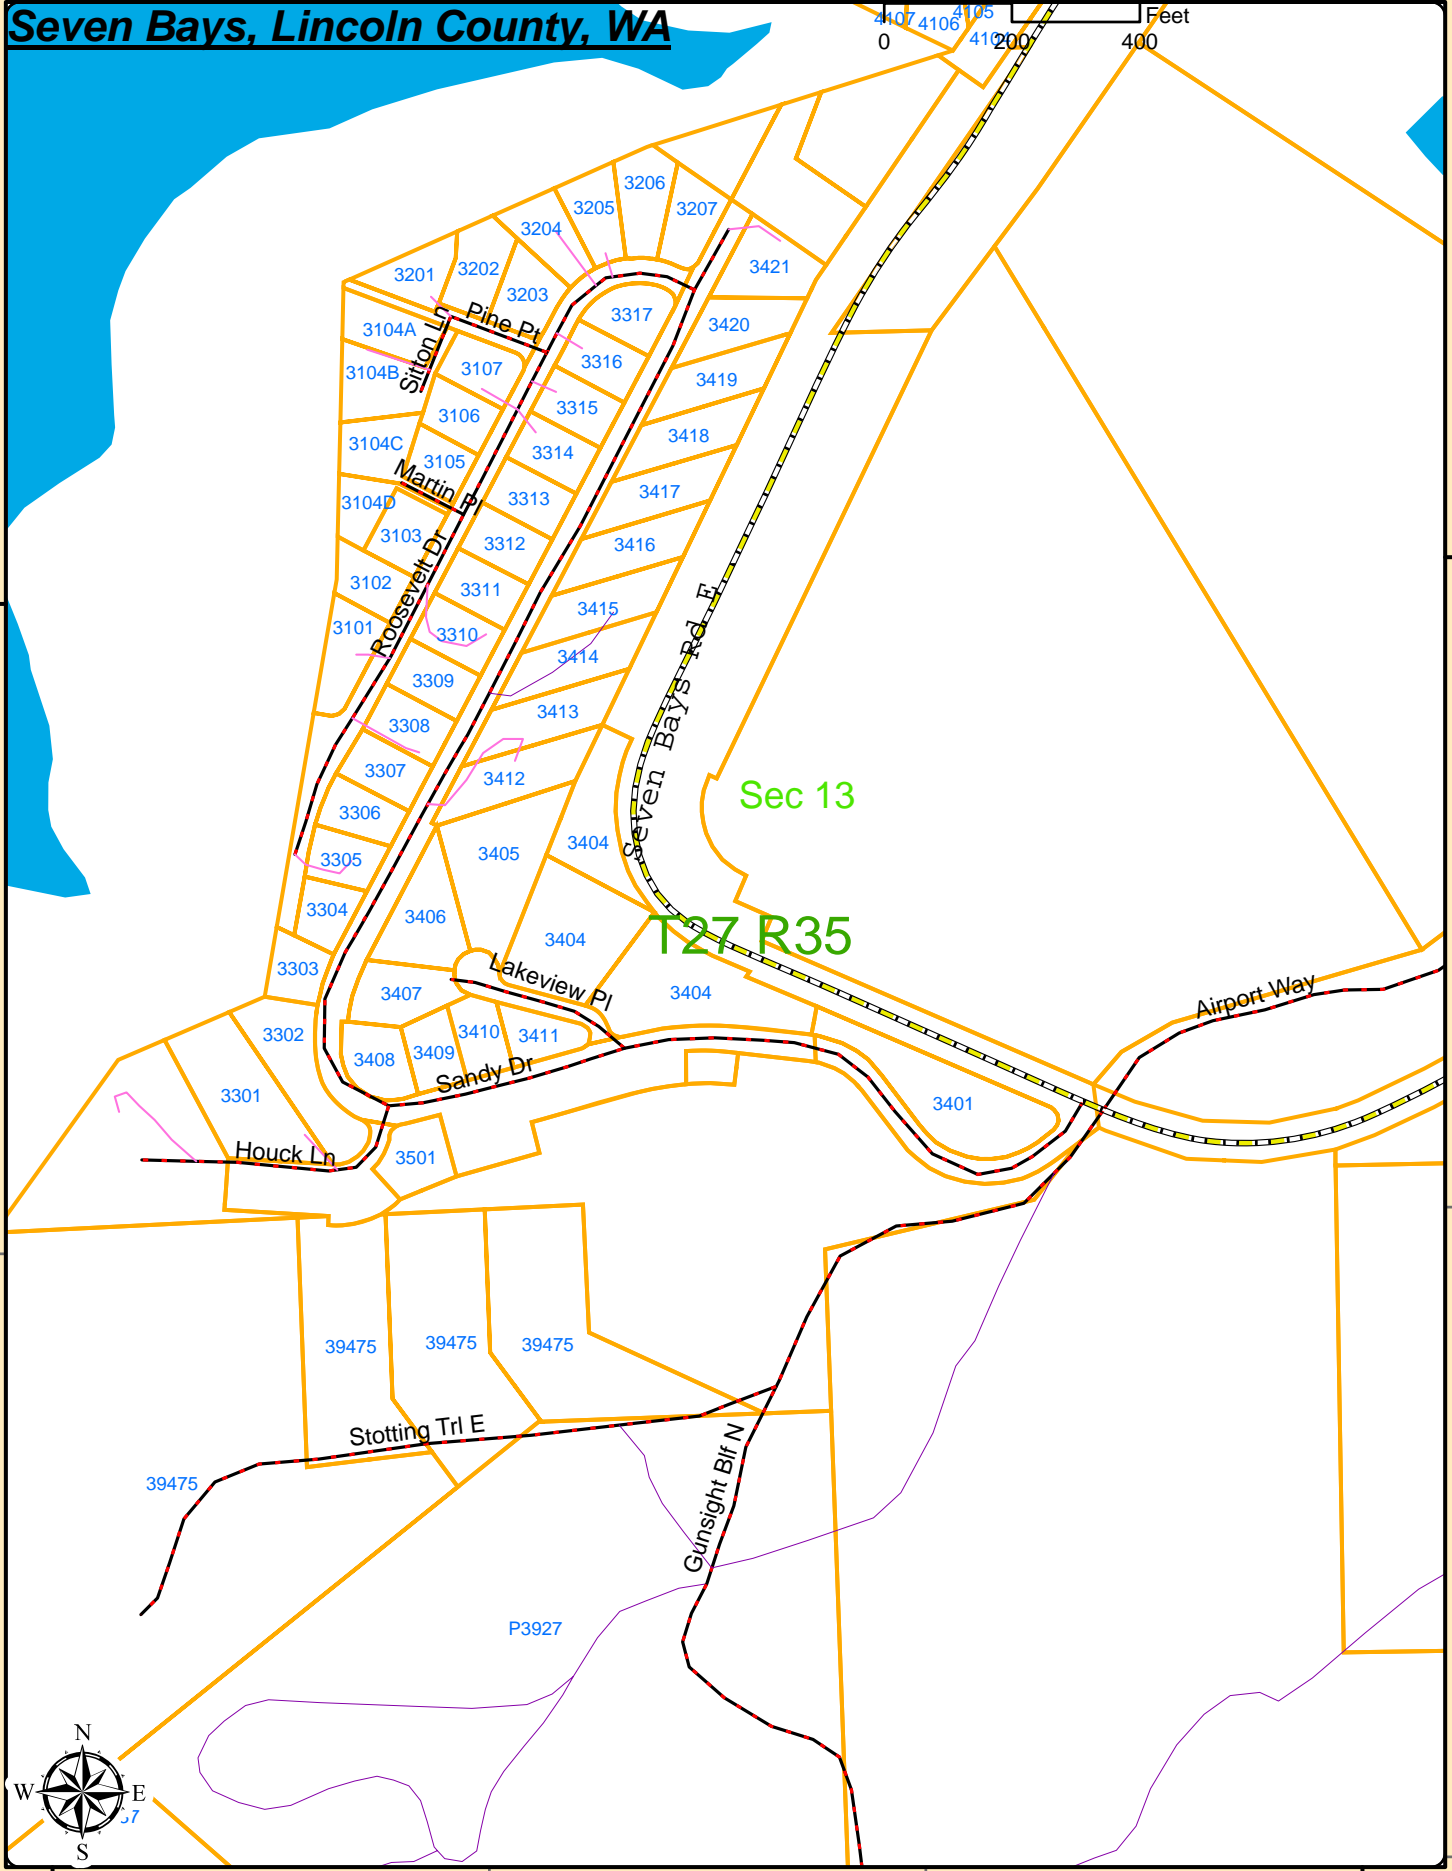

# Seven Bays, Lincoln County, WA

118°20'30"W

4107 4106 4105  
0 41200 Feet 400

47°50'30"N

47°50'30"N

118°21'0"W

118°20'30"W

This is not a survey. Actual relationships and distances between features may be different from those depicted on this map. Accurate measurements are required in order to verify these relationships and distances.

The parcel layer is APPROXIMATE and may be incomplete in this area at this time.